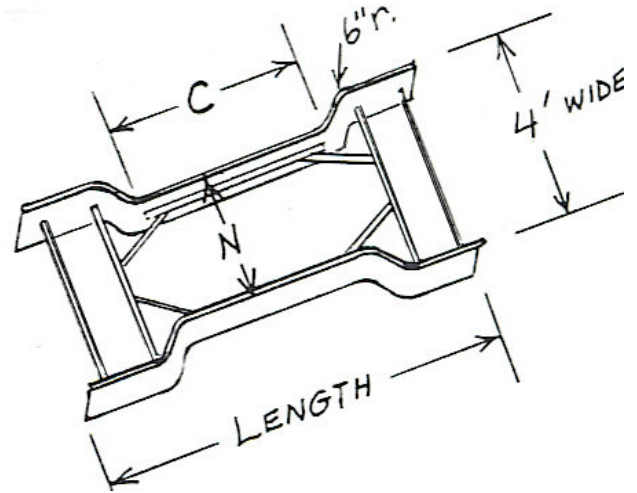

BAKER INDUSTRIES NORTHWEST

Phone (425) 212-3169 • FAX (425) 353-6788 • e-mail: ben@bakerindnw.com
www.bakerindustriestnorthwest.com

ISLAND FORM COMPONENTS

“TAPERED” CENTER SECT.: 570 or 575

| | | | | |
|--------------------------|--------|-------------|--------------|------|
| To order please specify: | | | | |
| example: | | | | |
| | 570 | - 66 | - 30 | - 48 |
| | / | / | “N” | “C” |
| Model | Length | Waist Width | Waist Length | |
| | (in.) | (in.) | (in.) | |

NOTE: Any 4'0" * end listed on previous page can be used with any "Tapered" center section of the same height (9 13"). Assembly of Islands of any length can be done using stock components. Tapered Islands with unequal ends can also be assembled from stock components.

| 5'6" Length | | | | 6'6" Length | | | | 7'6" Length | | | |
|-----------------------------|------|------------------------------|------|------------------------------|------|------------------------------|------|-----------------------------------|------|------------------------------|-------|
| N=24" or 30 C=24" | | | | N=24" or 30" C=24" or 30" | | | | N=24" or 30" C=24", 30" or 48" | | | |
| Model 570 9" High | | Model 575 13" High | | Model 570 9" High | | Model 575 13" High | | Model 570 9" High | | Model 575 13" High | |
| Price | Wt. | Price | Wt. | Price | Wt. | Price | Wt. | Price | Wt. | Price | Wt. |
| \$ | 63lb | | 83lb | | 71lb | | 93lb | | 78lb | | 103lb |

| 8'6" Length | | | | 9'6" Length | | | |
|-----------------------------------|------|------------------------------|-------|-----------------------------------|-----|------------------------------|-------|
| N=24" or 30" C=24", 30" or 48" | | | | N=24" or 30" C=24", 30" or 48" | | | |
| Model 570 9" High | | Model 575 13" High | | Model 570 9" High | | Model 575 13" High | |
| Price | Wt. | Price | Wt. | Price | Wt. | Price | Wt. |
| \$ | 87lb | | 117lb | | 96b | | 129lb |